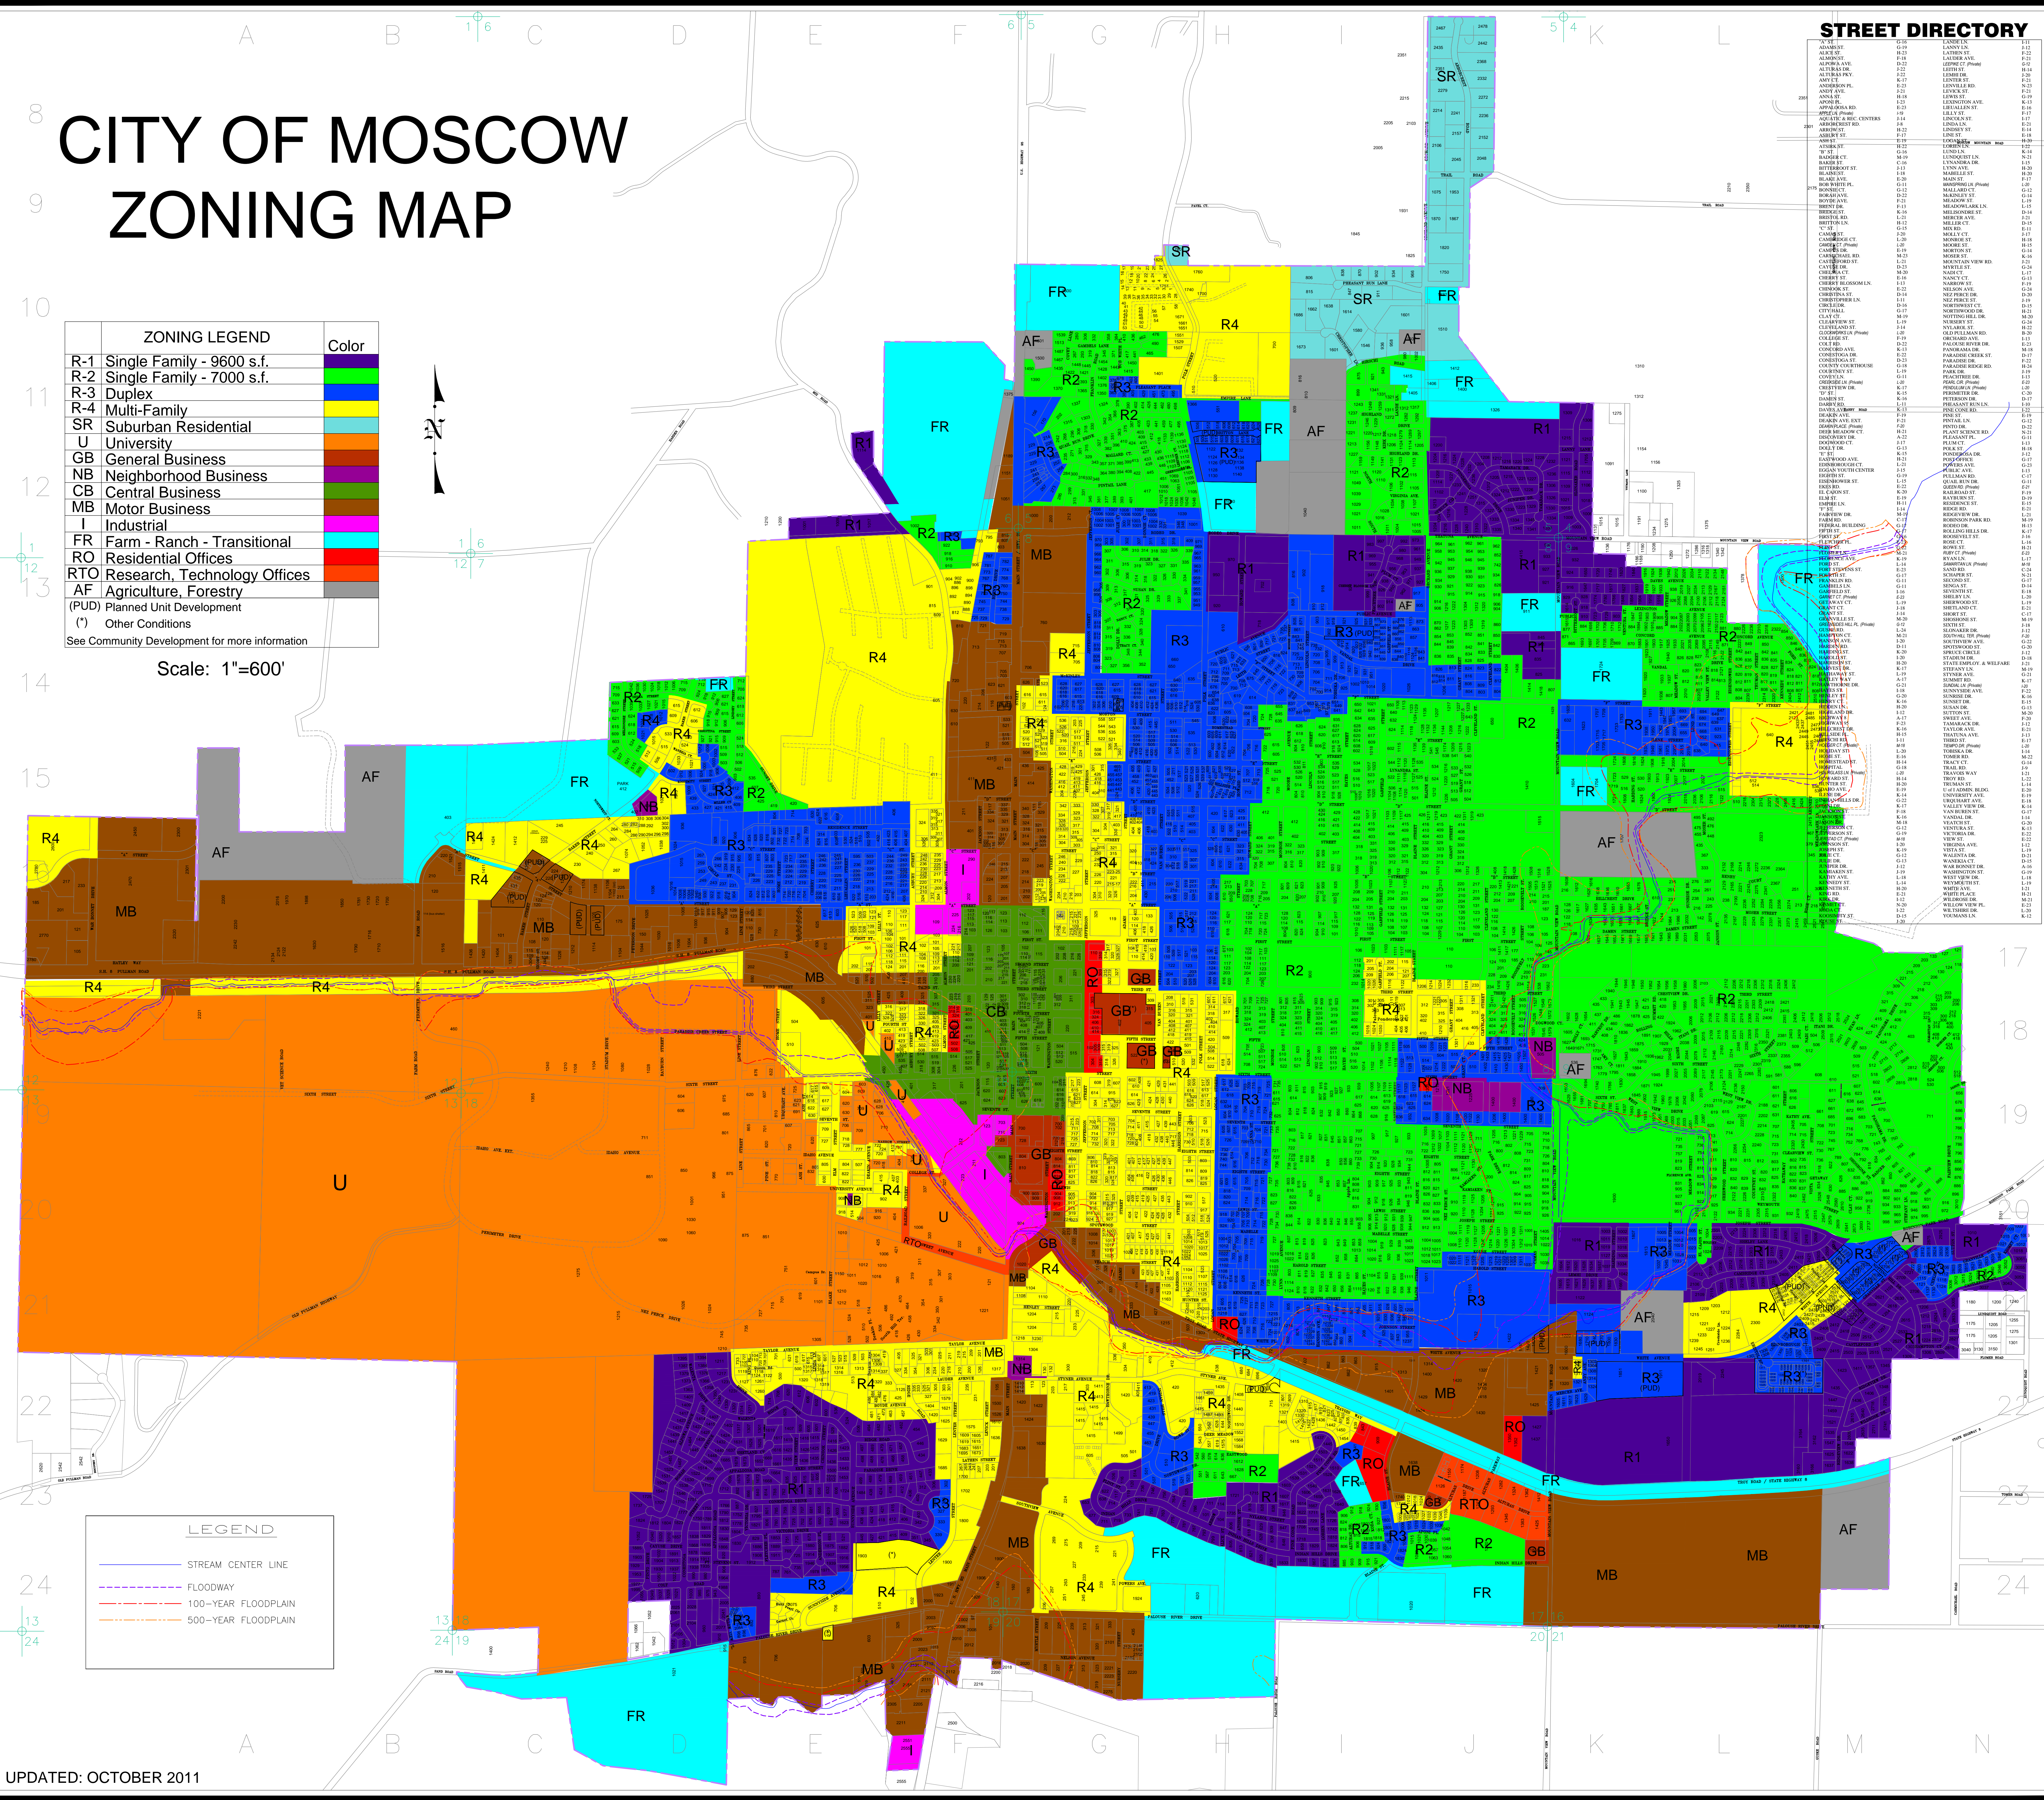

# CITY OF MOSCOW ZONING MAP

ZONING LEGEND		Color
R-1	Single Family - 9600 s.f.	Light Blue
R-2	Single Family - 7000 s.f.	Light Green
R-3	Duplex	Light Yellow
R-4	Multi-Family	Light Orange
SR	Suburban Residential	Light Purple
U	University	Light Cyan
GB	General Business	Light Brown
NB	Neighborhood Business	Light Green
CB	Central Business	Light Purple
MB	Motor Business	Light Orange
I	Industrial	Light Cyan
FR	Farm - Ranch - Transitional	Light Blue
RO	Residential Offices	Light Green
RTO	Research, Technology Offices	Light Purple
AF	Agriculture, Forestry	Light Orange
(PUD)	Planned Unit Development	Light Cyan
(*)	Other Conditions	Light Brown

See Community Development for more information

Scale: 1"=600'

## STREET DIRECTORY

101	ALBANY
102	ALBANY
103	ALBANY
104	ALBANY
105	ALBANY
106	ALBANY
107	ALBANY
108	ALBANY
109	ALBANY
110	ALBANY
111	ALBANY
112	ALBANY
113	ALBANY
114	ALBANY
115	ALBANY
116	ALBANY
117	ALBANY
118	ALBANY
119	ALBANY
120	ALBANY
121	ALBANY
122	ALBANY
123	ALBANY
124	ALBANY
125	ALBANY
126	ALBANY
127	ALBANY
128	ALBANY
129	ALBANY
130	ALBANY
131	ALBANY
132	ALBANY
133	ALBANY
134	ALBANY
135	ALBANY
136	ALBANY
137	ALBANY
138	ALBANY
139	ALBANY
140	ALBANY
141	ALBANY
142	ALBANY
143	ALBANY
144	ALBANY
145	ALBANY
146	ALBANY
147	ALBANY
148	ALBANY
149	ALBANY
150	ALBANY
151	ALBANY
152	ALBANY
153	ALBANY
154	ALBANY
155	ALBANY
156	ALBANY
157	ALBANY
158	ALBANY
159	ALBANY
160	ALBANY
161	ALBANY
162	ALBANY
163	ALBANY
164	ALBANY
165	ALBANY
166	ALBANY
167	ALBANY
168	ALBANY
169	ALBANY
170	ALBANY
171	ALBANY
172	ALBANY
173	ALBANY
174	ALBANY
175	ALBANY
176	ALBANY
177	ALBANY
178	ALBANY
179	ALBANY
180	ALBANY
181	ALBANY
182	ALBANY
183	ALBANY
184	ALBANY
185	ALBANY
186	ALBANY
187	ALBANY
188	ALBANY
189	ALBANY
190	ALBANY
191	ALBANY
192	ALBANY
193	ALBANY
194	ALBANY
195	ALBANY
196	ALBANY
197	ALBANY
198	ALBANY
199	ALBANY
200	ALBANY

LEGEND	
	STREAM CENTER LINE
	FLOODWAY
	100-YEAR FLOODPLAIN
	500-YEAR FLOODPLAIN