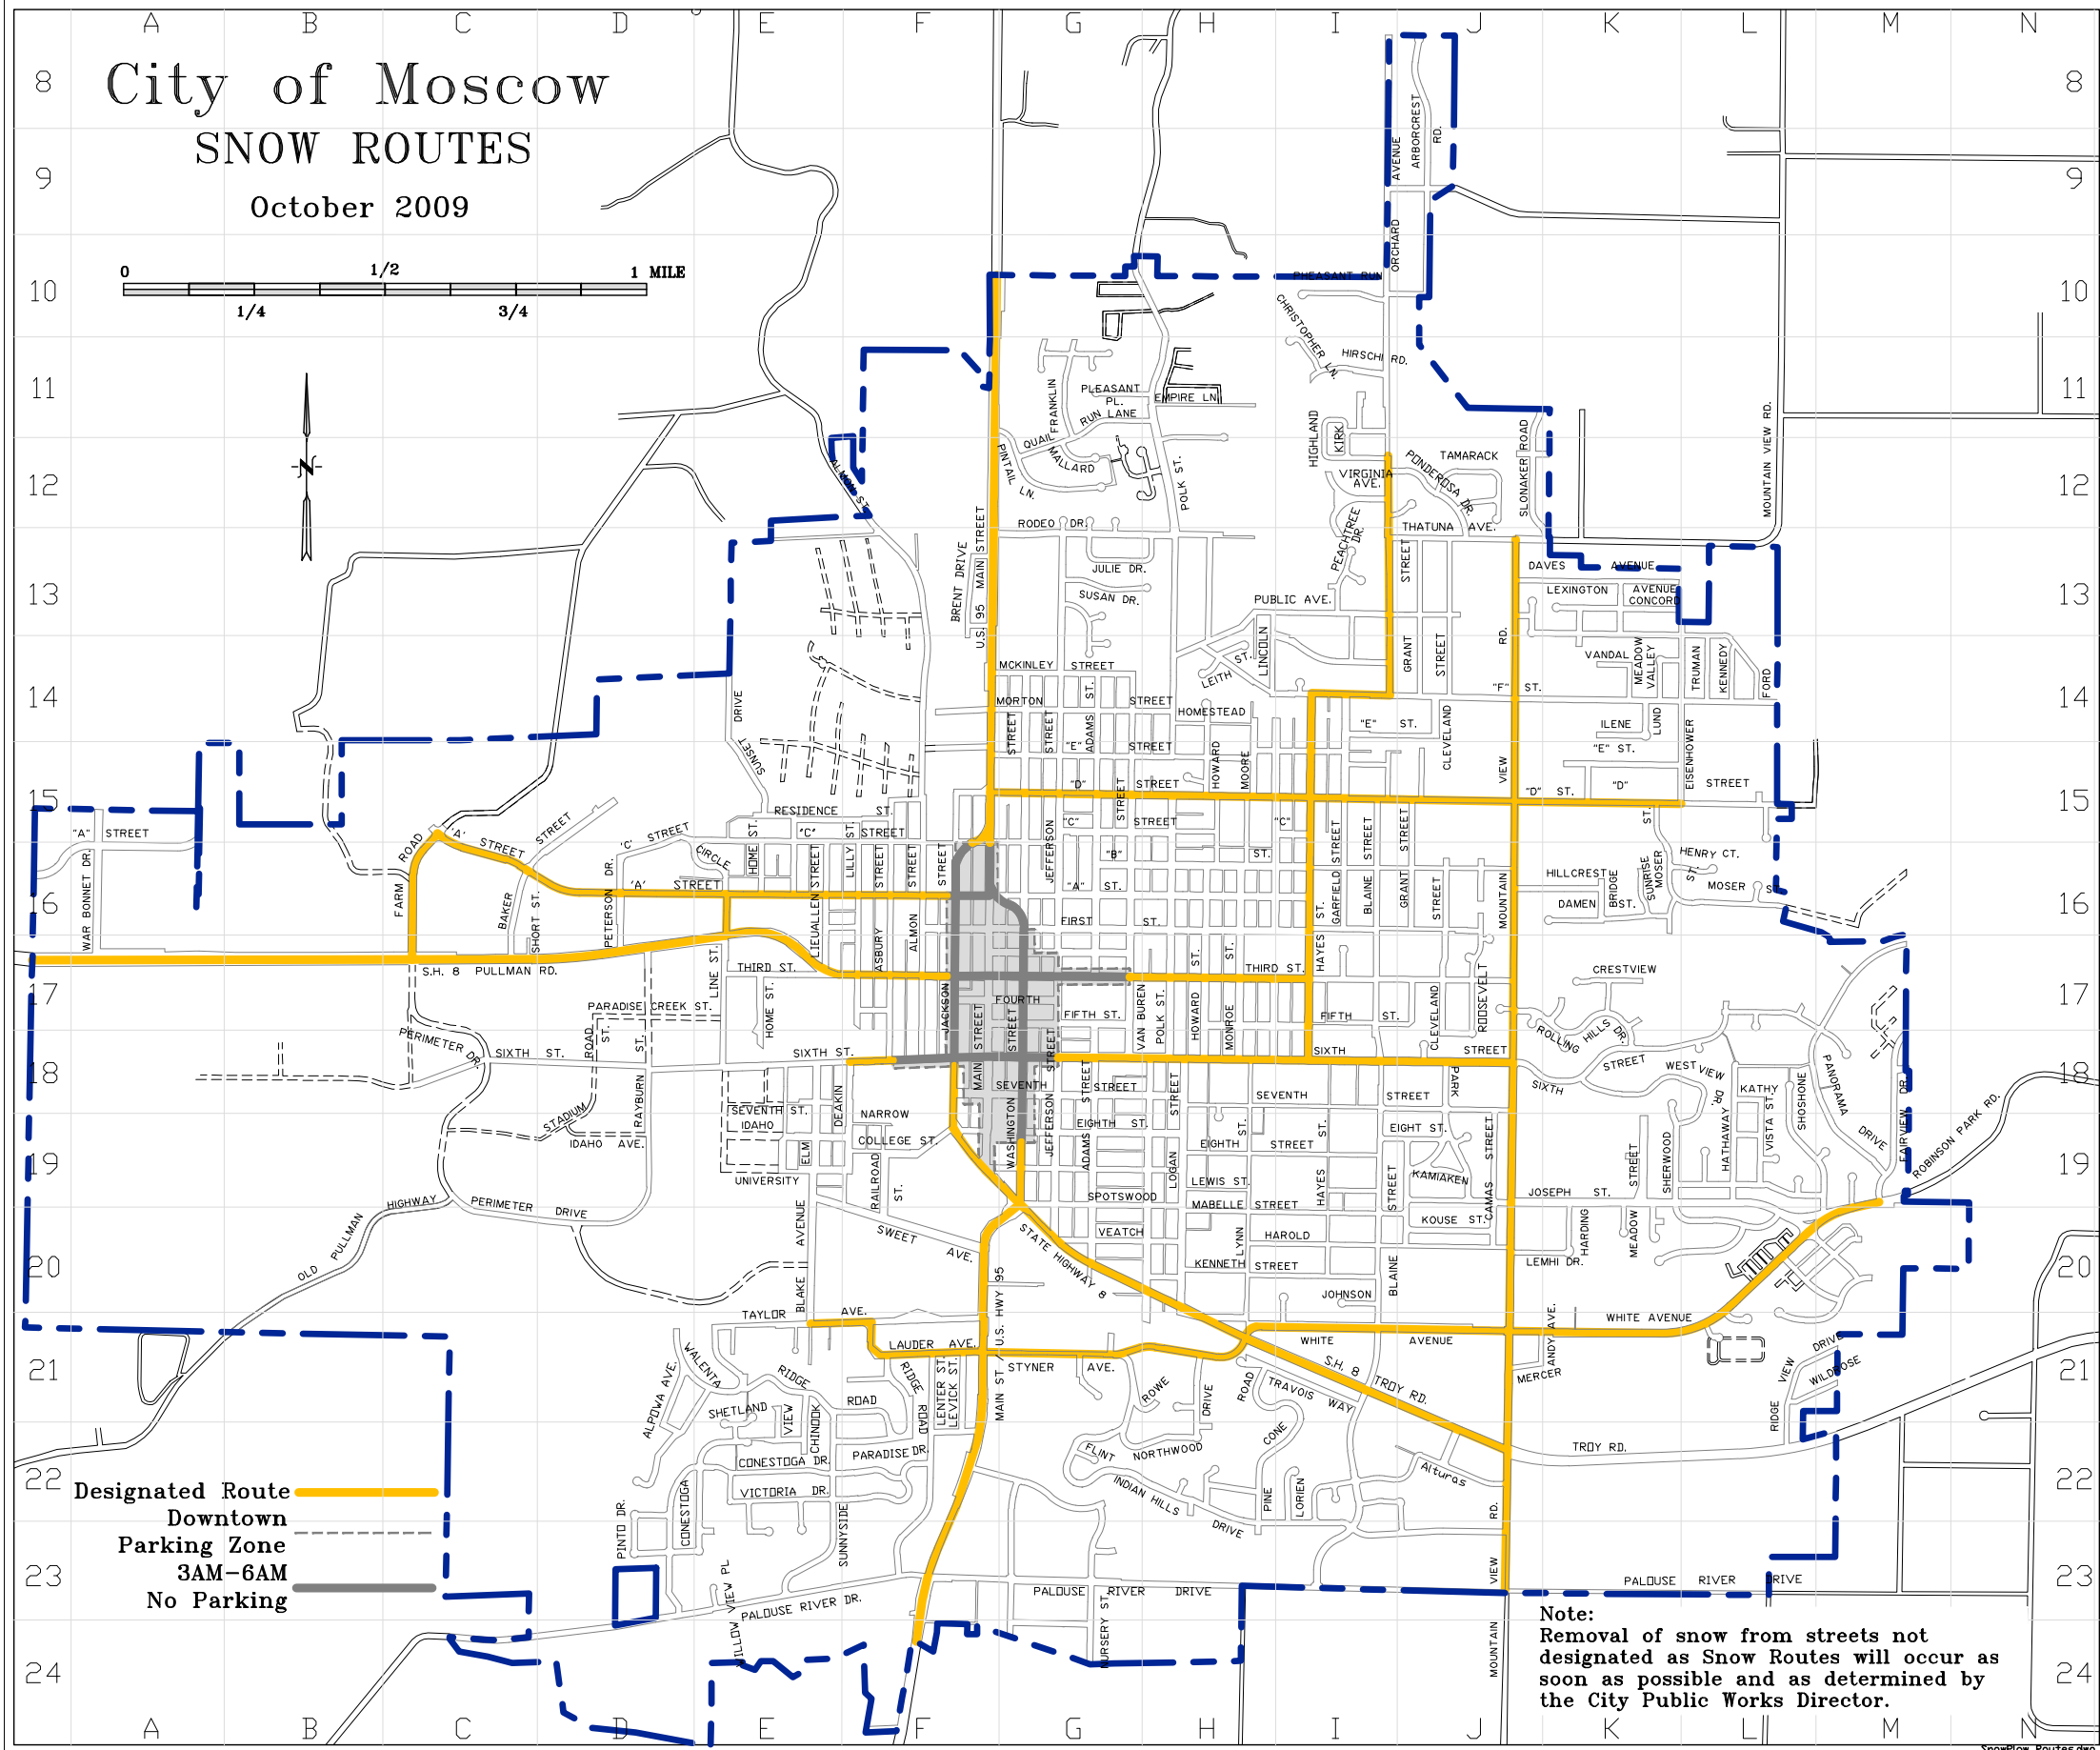

# City of Moscow

## SNOW ROUTES

October 2009

Designated Route ——— Yellow line  
Downtown Parking Zone - - - - - Blue dashed line  
3AM-6AM  
No Parking ——— Blue solid line

**Note:**  
Removal of snow from streets not designated as Snow Routes will occur as soon as possible and as determined by the City Public Works Director.