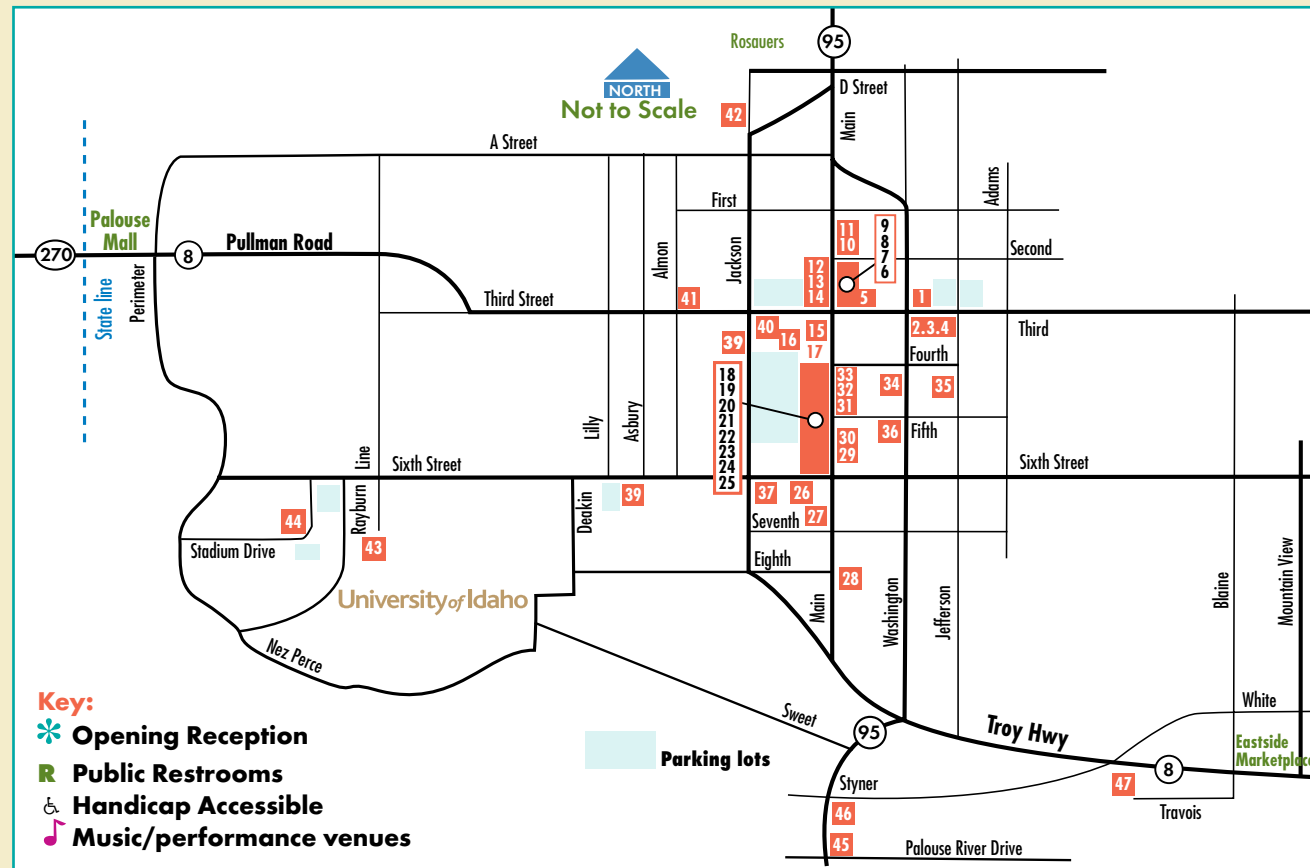

- 21. Allegra Print & Imaging**
507 S. Main St. & *
Lisa McCormick
Acrylic Pointillism on Canvas • 3 months
- 22. Marco Polo Imports**
511 S. Main St. & *
Debbie Chan
Mixed Media • 3 months
- 23. Above the Rim Gallery**
513 S. Main St. *
Jennifer Holland
Corpus Memento
Antique Dress forms & mixed media • 3 months
- 24. Bookpeople**
521 S. Main St. & *
Dick Walker
Photography • 3 months
Guy Baldovi
Encaustic • 3 months
Ludmilla Saskova
Mixed Media • 3 months
- 25. One World Café**
533 S. Main St. & *
Elaine Green
Charcoal • 3 months
Ellen Vieth
Painting • 2 months
- 26. Nectar**
105 W. 6th St. & *
Nara Woodland
Mixed Media • 2 weeks
- 27. Moscow Family Medicine**
623 S. Main St. & *
Wayne Ruby, MD
Watercolors • 3 months
Bruce Barnhart
Photography • 3 months
artwalk EVENT only
Heartless
Music, 6pm-9pm
- 28. Gritman Medical Center**
700 S. Main St. & *
Lynn Cameron
Photography • 3 months
- 29. Howard Hughes Video**
520 S. Main St. & *
Elizabeth Sloan
Mixed Medium • 3 months
Peter Vincent
Photography (Glicee) • 3 months
artwalk EVENT only
Mike Wilson
Video
- 30. Kenworthy Performing Arts Centre**
508 S. Main St. & *
artwalk EVENT only until 7:15pm
2008 Artist Studio Tour artists
- 31. UI Prichard Art Gallery**
414 S. Main & *
Lara Swimmer and Robert Zimmer
Topographies in Built and Natural Landscapes
Mixed Media • 3 months
- 32. North Idaho Athletic Club, LLC**
408 S. Main & *
artwalk EVENT only
Julie's Jazz and Dance
Dance, 5 - 8pm
- 33. Hyperspod Sports**
402 S. Main St & *
Lizette Fife
Hooked Rugs, Pottery • 1 month
- 34. Hodge & Associates, Inc.**
405 S. Washington St. & *
Anne Pekie
Watercolor • 2 months
Ryan Law
Sculpture • 2 months
- 35. Moscow Federal Building Post Office**
220 E 5th Street & *
artwalk EVENT only
Gaylen Hansen
Images of the Palouse
Oil on canvas
- 36. Moscow Food Co-op**
121 E. 5th St. & R *
Donal Wilkinson
Photography • 2 months
Belinda Rhodes
Watercolors and Quilts •
Opening reception August 1
- 37. AmericanWest Bank**
600 S. Jackson St. & *
John Kirkland
Watercolor • 1 month
Nancy Bowman
Water Media • 1 month
- 38. Sweet Peas & Sage**
317 W. 6th St & *
Katherine Clancy
Watercolor • 3 months
- 39. Salvation Army**
315 S. Jackson St & *
Arrow Clayworks
Altered Art • 1 week
Russ Wheelhouse
Collage • 1 Week
- 40. Center on Disabilities and Human Development**
129 W. Third Street & *
Community Artists
Mixed Media • 3 months
- 41. Untamed Art Tattoo Studio**
230 W. Third St. *
Steven Franklin
Sketches and Tattoos • 2 months
Michaela Dilworth
Acrylic • 2 month/YOUTH
Tom Davidson
Oil, Pen and Ink, Graphite • 2 months
artwalk EVENT only
Steven Franklin
Tattoo Art, 7 - 8pm
- 42. Moscow Recycling**
401 N. Jackson St. & *
artwalk EVENT only Saturday, 10am - noon *
Wild @ Art and Rendezvous for Kids
2007 Metal Sculpture Installation
Metal
James Donley
Music and Sound Effects the Recycled Way
- 43. UI Commons Reflections Gallery**
UI Commons, Line St and University Ave. & R *
Lynne Haagensen
Photocopy Collage • 1 week
- 44. UI Hartung Theater**
Stadium Drive, UI campus & *
Jennifer Rod
Sculpture • Until Aug 2
- 45. Columbia Tractor**
1906 S. Main St. & *
Anna Brewer
Cartoons and Paintings • 2 months
- 46. Bearable Dentistry**
1410 S. Main St. & *
Monica Hulubei
Oils and Acrylics • 2 months
- 47. Café Silos**
695 Styner Ave. & *
Marilyn Lysohir
Ceramic Sculpture • 2 months
Laurel Macdonald
Oil and Print with Colors • 2 months
Ruby Valenine
Miniature Abstract Painting • 2 months
Louise Colson and Gina Murray
Fused Glass Sculpture • 2 months
artwalk EVENT only
Musaique
Jazz, 5 - 8pm